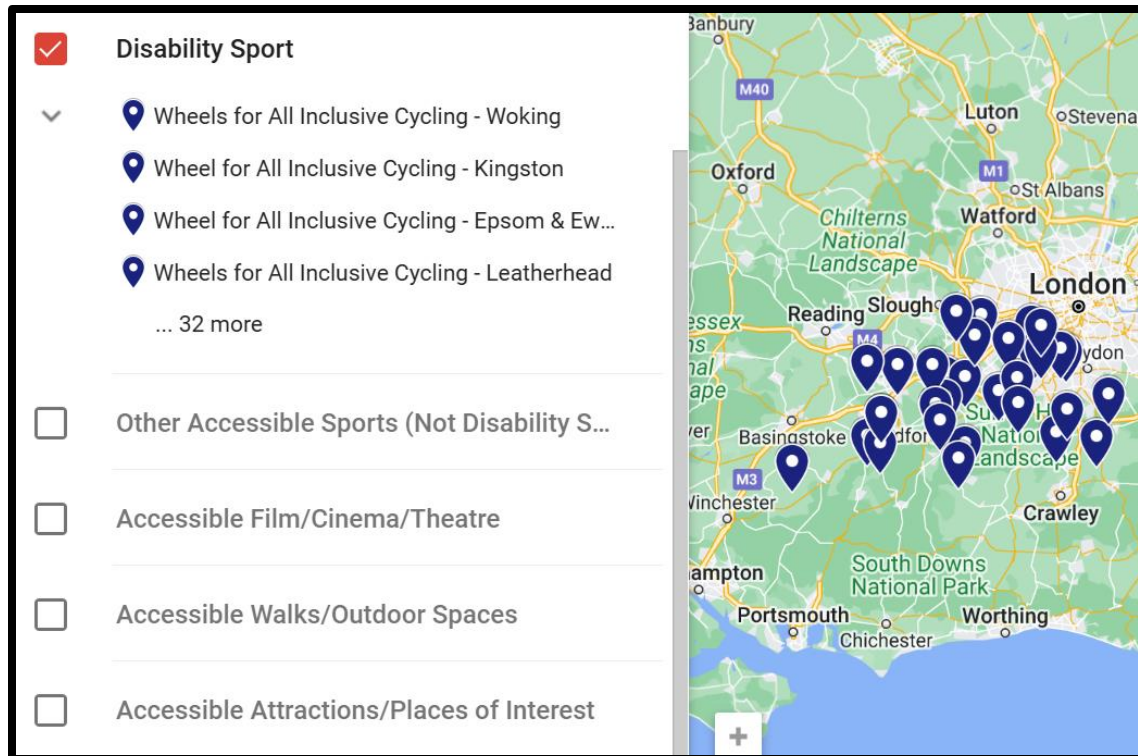

Accessible Sport & Leisure in (and around) Surrey

Created by the Surrey Coalition Peer Support Group

Accessible Activities Map

- The Accessible Activities Map marks the location of accessible sports, clubs and leisure activities in and around Surrey to help you find what's available near you.
- The blue coloured pins indicate activities aimed specifically at disabled people.
- The pink coloured pins indicate activities aimed at the general population, with accessible facilities available.

[Click here to access the map:](https://www.google.com/maps/d/edit?mid=1qYjK3pv2UD2CUPliS8a34QleuUA_F3I&usp=sharing)

https://www.google.com/maps/d/edit?mid=1qYjK3pv2UD2CUPliS8a34QleuUA_F3I&usp=sharing

Accessible Activities Map

The map is split into five categories:

1. Disability Sport
2. Other Accessible Sports (not disability specific)
3. Accessible Film/Cinema/Theatre
4. Accessible Walks & Outdoor Spaces
5. Accessible Attractions & Places of Interest