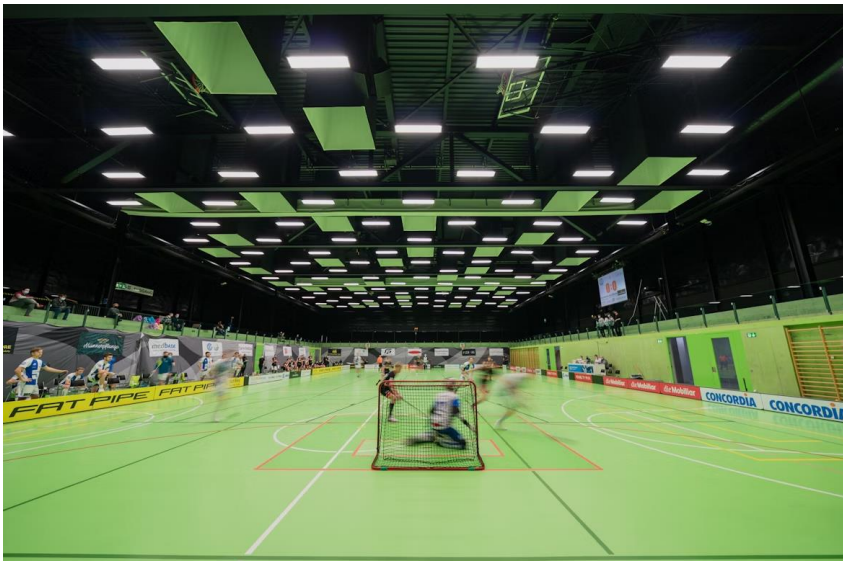

Disability Sport - Hockey

Flyerz Hockey is the name for ALL disability inclusive hockey across the UK. It concentrates on having fun, learning new skills, making friends and promotes an active and healthy lifestyle. All Flyerz Club's are supported by Access Sport, England Hockey and UK Deaf Sport.

Clubs in Surrey:

- FLYERZ Disabled Hockey, Epsom Hockey Club
- FLYERZ Disabled Hockey, Old Georgians Hockey Club, Addlestone
- FLYERZ Disabled Hockey, Guildford Hockey Club, Godalming